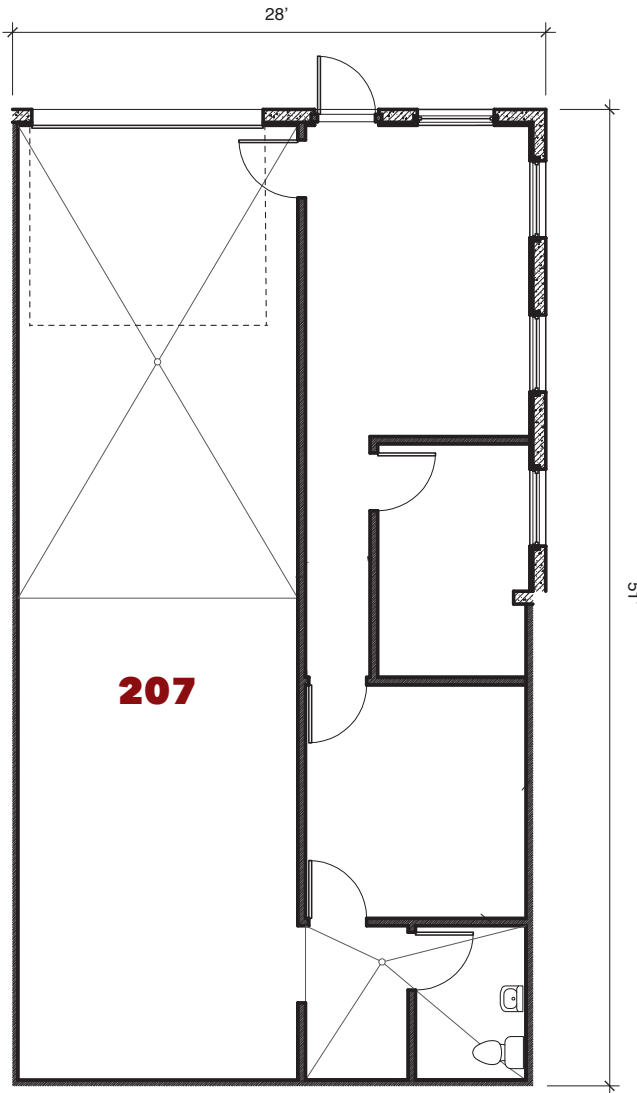

7600 West 27th. St. | St. Louis Pk., MN

For leasing information contact:
 lease@rentspace.com | rentspace.com | 952-929-8825

27W - 207				
Dimensions	Office	Warehouse	Total Sq. Ft.	Service
27'x51'	500 sq. ft	877 sq. ft.	1,377 sq. ft.	g,w,e 100amp
Restroom	Floor Drain	Service Door	Drive-In	Ceiling Ht.
1	2	1	1-12'12'	14'