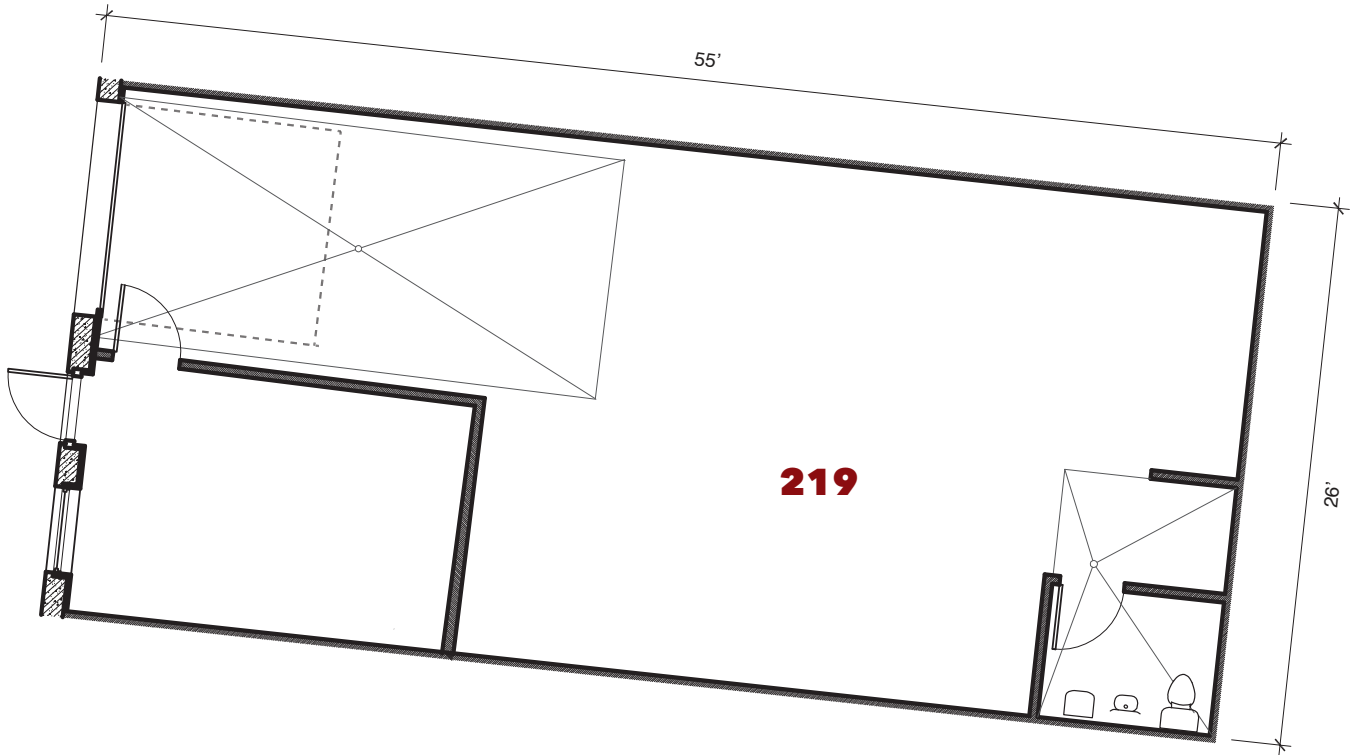

# 7600 West 27th. St. | St. Louis Pk., MN

For leasing information contact:  
 lease@rentspace.com | rentspace.com | 952-929-8825

<b>27W - 219</b>				
Dimensions	Office	Warehouse	Total Sq. Ft.	Service
26'x55'	200 sq. ft	1,230 sq. ft.	1,430 sq. ft.	g,w,e 100amp
Restroom	Floor Drain	Service Door	Drive-In	Ceiling Ht.
1	2	1	1-12'12'	14'