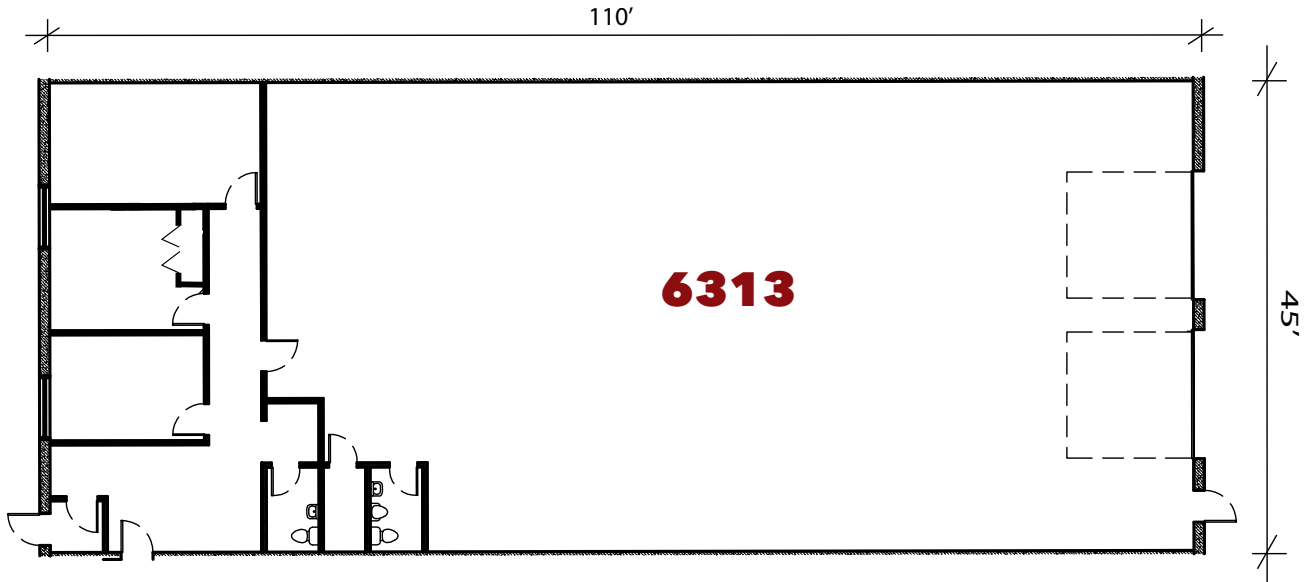

6313 Cambridge St. | St. Louis Pk., MN

For leasing information contact:
 lease@rentspace.com | rentspace.com | 952-929-8825

CBC3 - 6313				
Dimensions	Office	Warehouse	Total Sq. Ft.	Service
45'x100'	916 sq. ft	4,034 sq. ft.	4,950 sq. ft.	g,w,e 200amp
Restroom	Floor Drain	Service Door	Drive-In	Ceiling Ht.
2	3	2	2-12'12'	14'8"