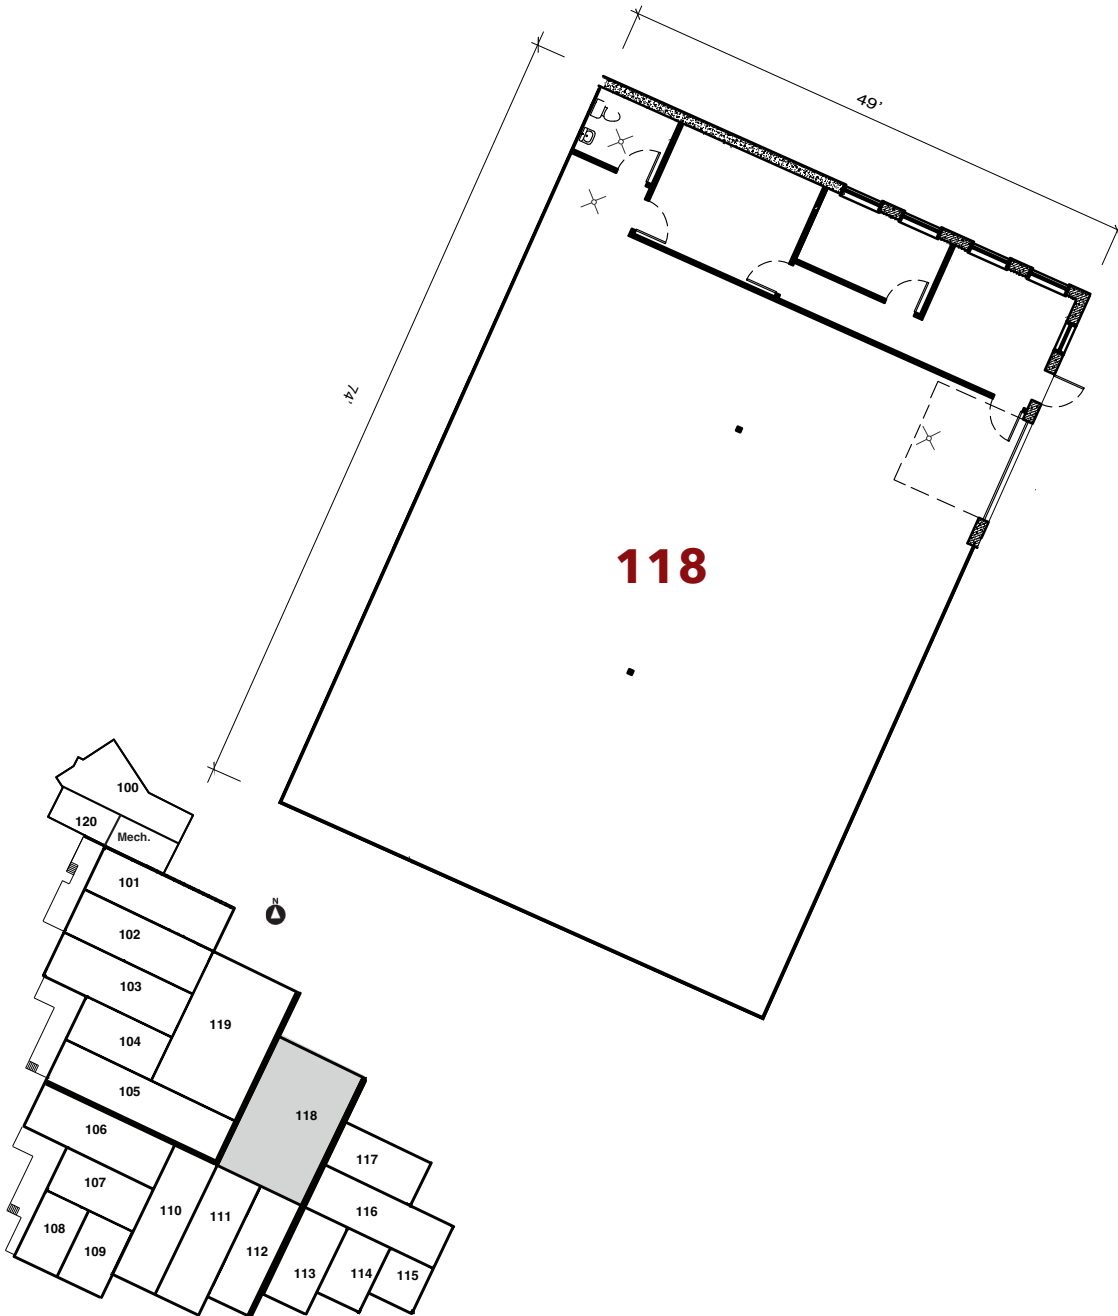

7887 Fuller Rd. | Eden Prairie, MN

For leasing information contact:
 lease@rentspace.com | rentspace.com | 952-929-8825

West 5-118				
Dimensions	Office	Warehouse	Total Sq. Ft.	Service
49'x74'4"	500 sq. ft	3,126 sq. ft.	3,626 sq. ft	g,w,e 100amp
Restroom	Floor Drain	Service Door	Dock	Ceiling Ht.
1	3	1	1-10'10	12'